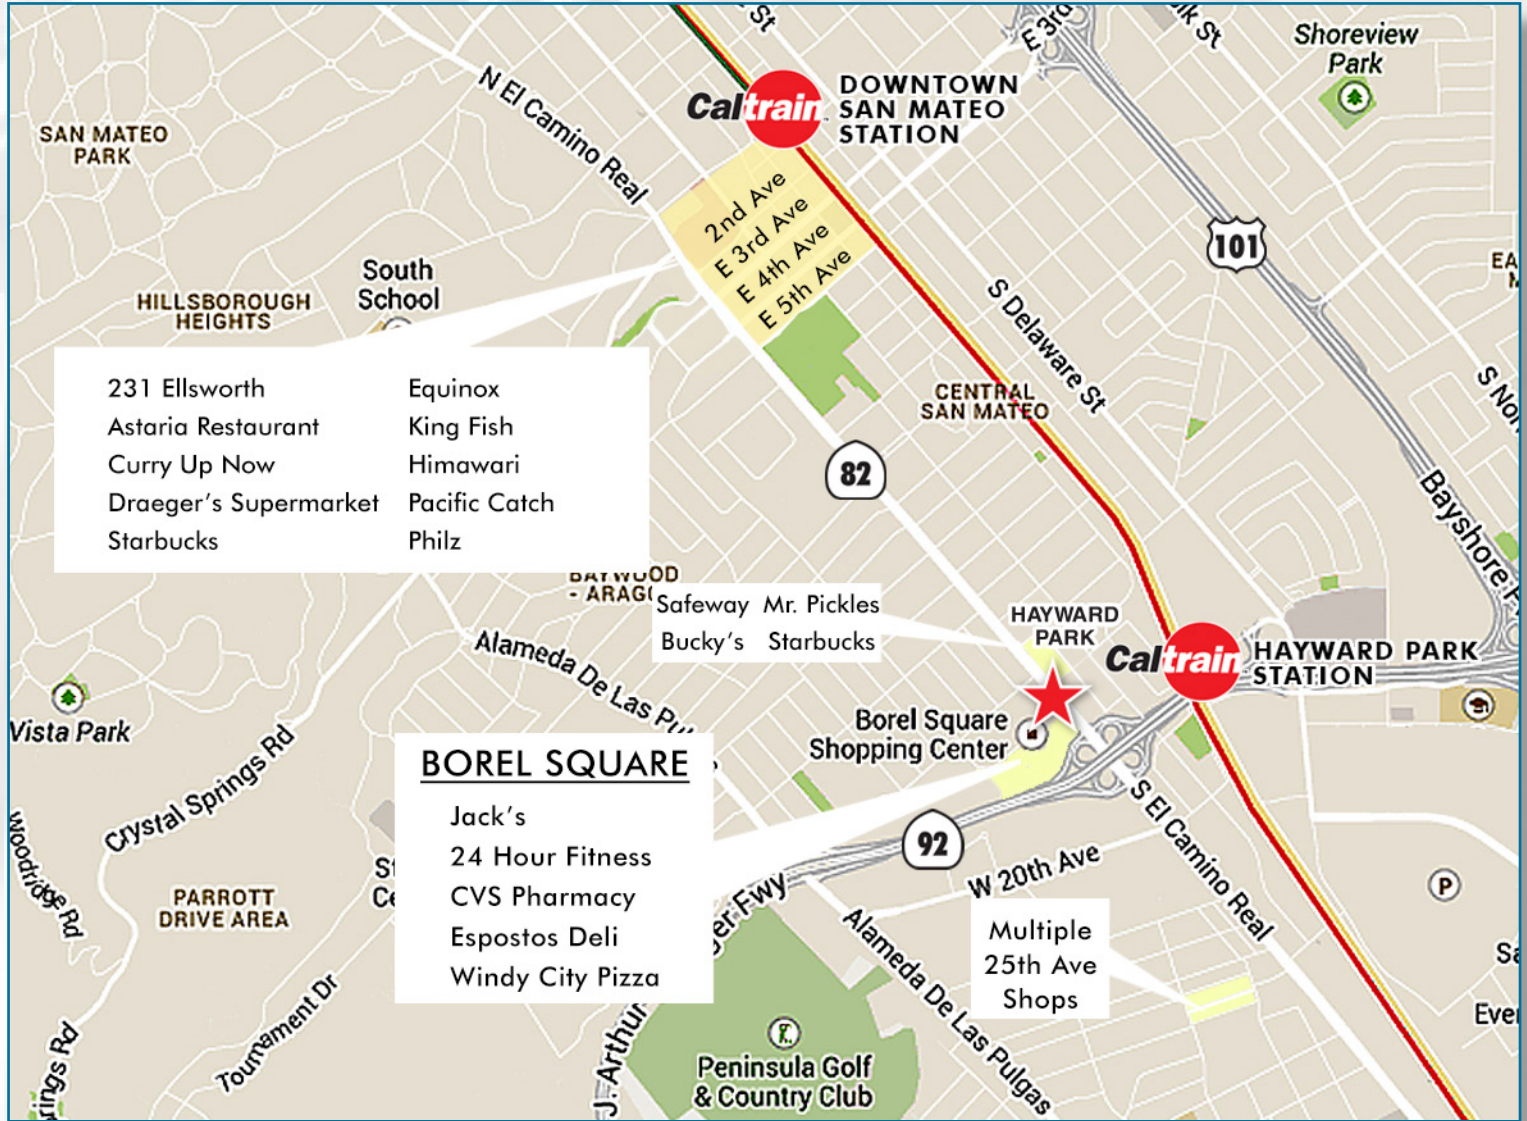

1730 SOUTH EL CAMINO REAL SAN MATEO | CALIFORNIA

AVAILABILITY

SUITE 350 | ±2,152 SF

HIGHLIGHTS

LOCATION