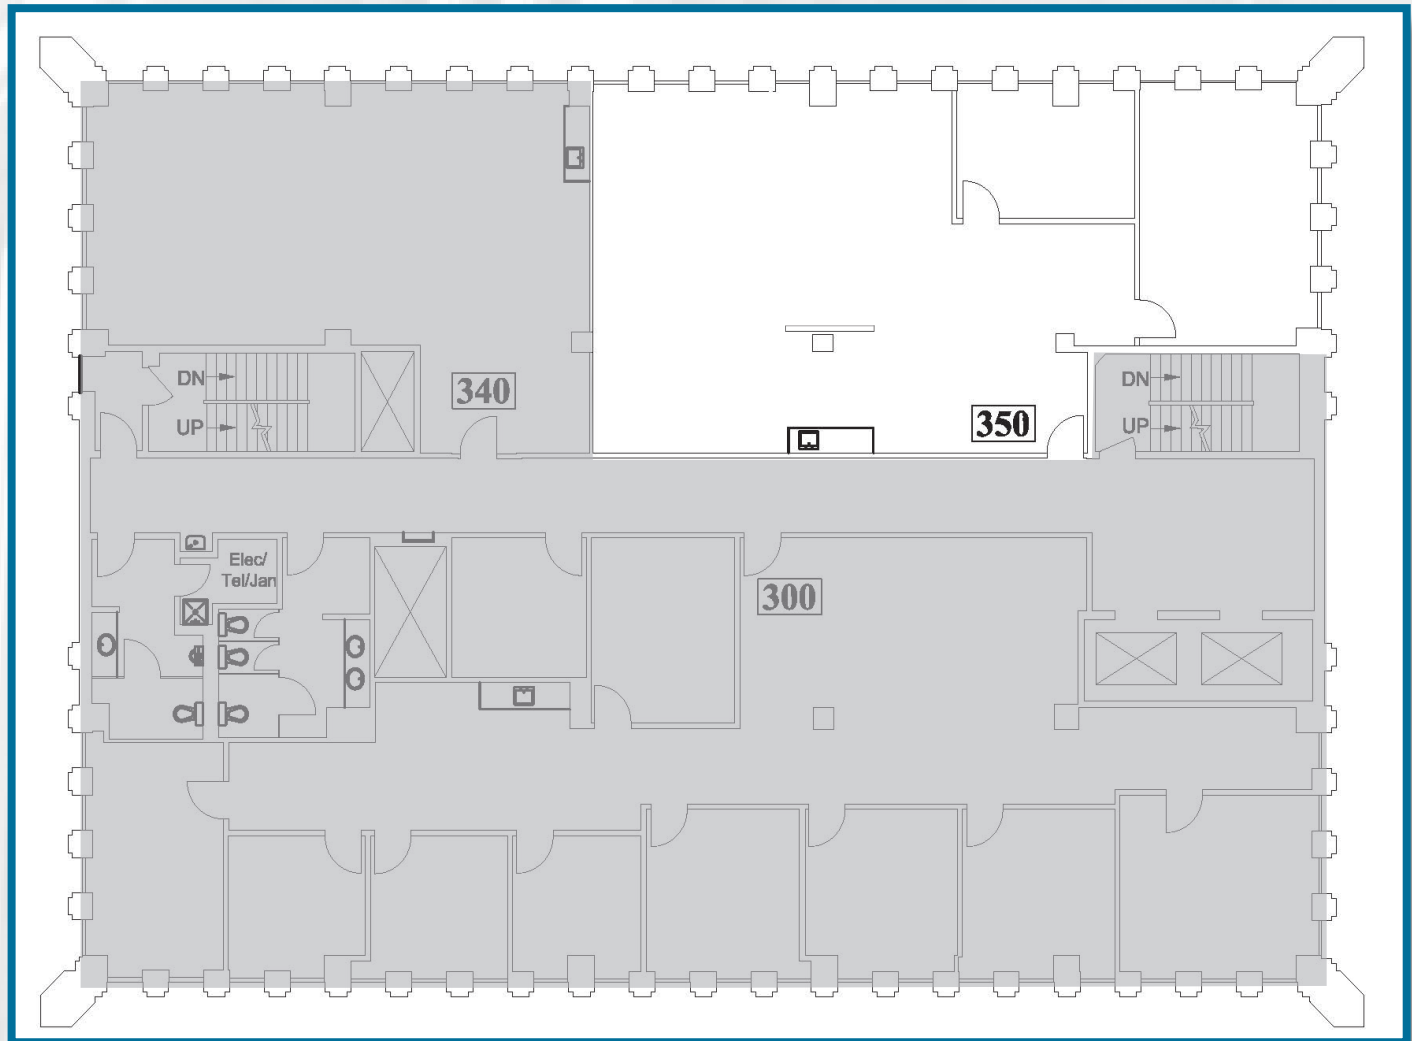

CBRE

1730 SOUTH EL CAMINO REAL SAN MATEO | CALIFORNIA

AVAILABILITY

SUITE 350 | ±2,152 SF

HIGHLIGHTS

LOCATION

1730

SOUTH EL CAMINO REAL